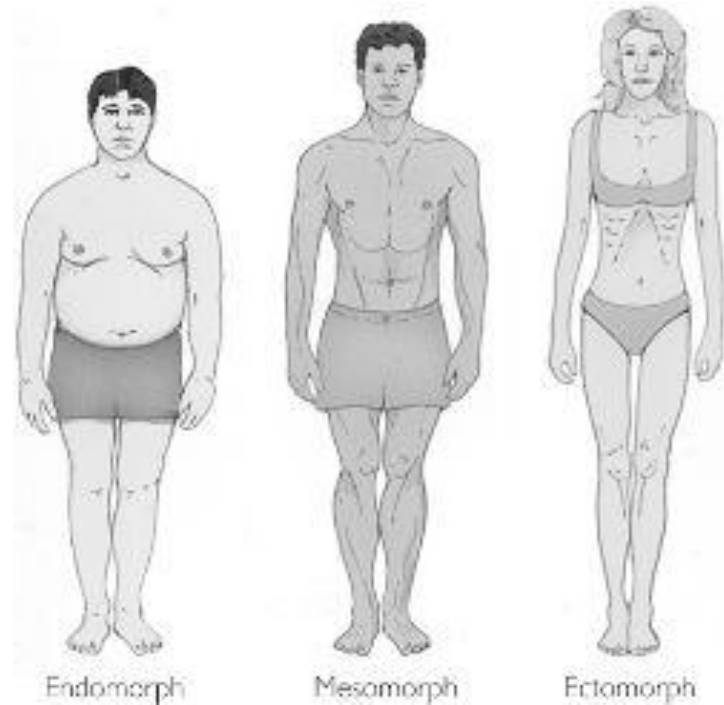

Stems #4

thi unrarely furious error odour
brace m!mi
tate weep
fra p f
k i s
e e

morph = shape

Elizabeth Morales

Metamorphosis

Mesomorph

vest = clothes

Vest

vestibule

Bene = good

Beneficial

Benign

pond = weight

Ponder

Pound

corp = body